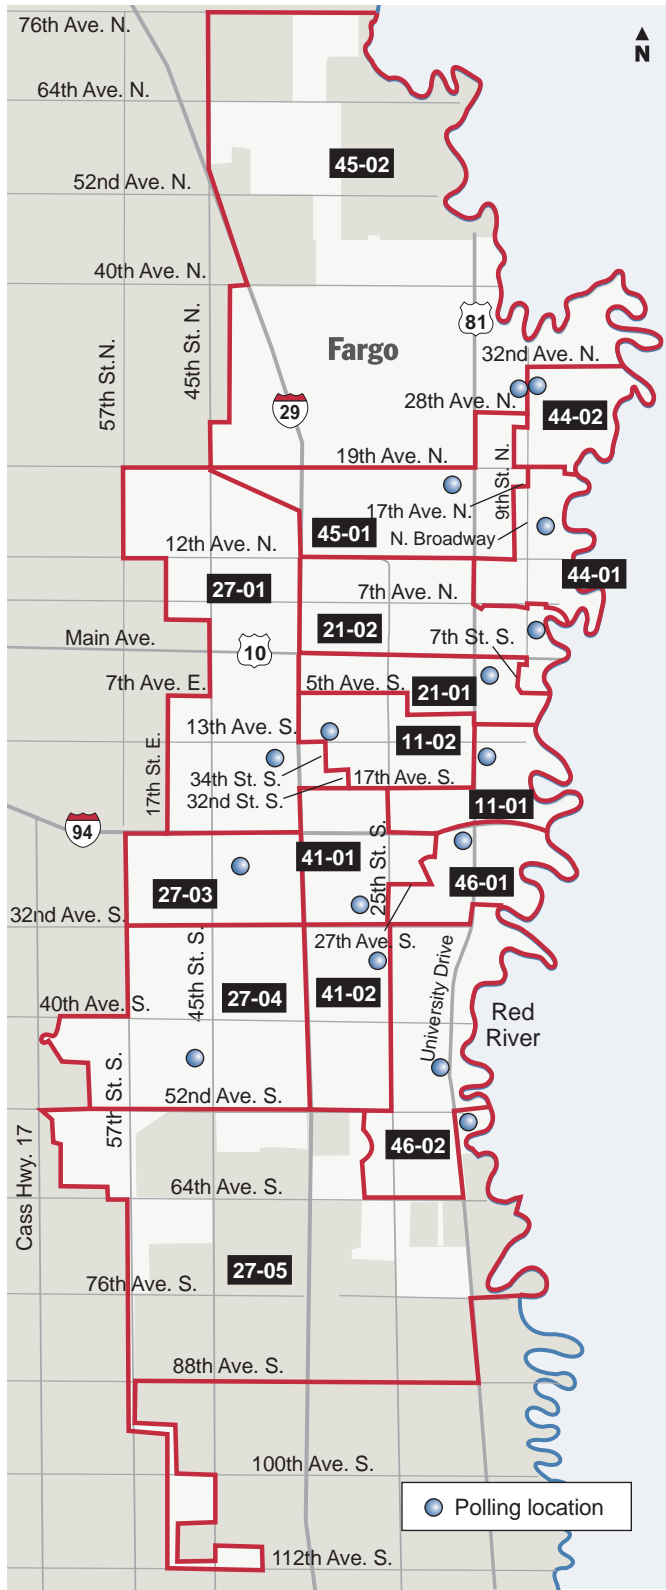

2009 City of Fargo precincts

11-01 Olivet Lutheran Church, 1330 S. University Drive, Fargo	41-01 Bethel Evan. Free Church, 2702 30th Ave. S., Fargo
11-02 Doublewood Inn, 3333 13th Ave. S., Fargo	41-02 First Assembly of God, 3401 25th St. S., Fargo
21-01 Roger D. Johnson Rec. Ctr., 1104 2nd Ave. S., Fargo	44-01 El Zagal Shrine, 1429 3rd St. N., Fargo
21-02 Fargo Civic Center, 200 3rd St. N., Fargo	44-02 Trollwood Village Mall, 3105 Broadway, Fargo
27-01 West Acres Main Entrance, 3920 13th Ave. S., Fargo	45-01 Fargodome, 1800 N. University Drive, Fargo
27-03 Southwest Hockey Arena, 4404 23rd Ave. S., Fargo	45-02 Knollbrook Covenant Church, 3030 N. Broadway, Fargo
27-04 Calvary United Methodist, 4575 45th St. S., Fargo	46-01 Prairie Rose Inn & Conf. Ctr., 1340 21st Ave. S., Fargo
27-05 Riverview Place, 5300 12th St. S., Fargo	46-02 Atonement Lutheran Church, 4601 S. University Drive, Fargo

Source: City of Fargo

The Forum