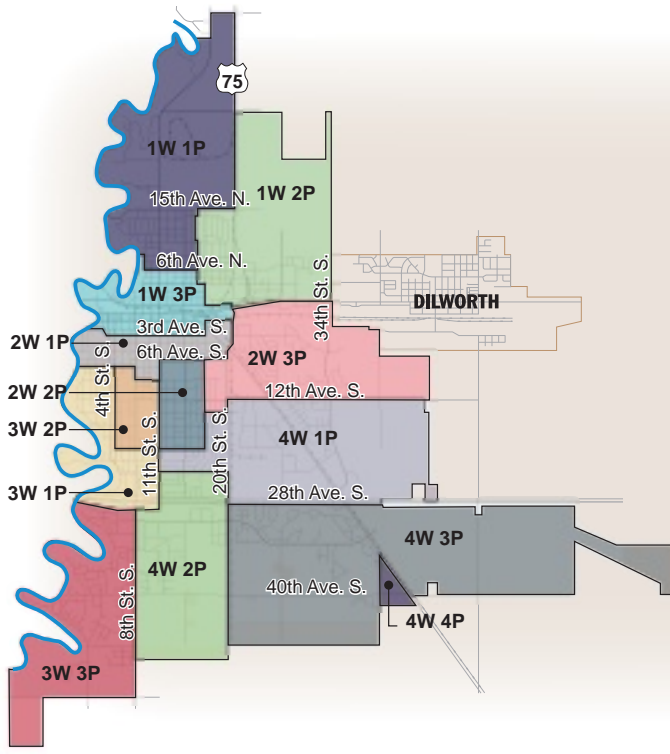

Moorhead polling sites

- 1W 1P National Guard Armory, 1002 15th Ave. N.
- 1W 2P Believers Fellowship Family Church, 415 Hwy. 75 N.
- 1W 3P City Hall, Mall Area, 500 Center Ave.
- 2W 1P Trinity Lutheran Church, 210 7th St. S.
- 2W 2P Grace Methodist Church, 1120 17th St. S.
- 2W 3P Moorhead Sports Center, 324 24th St. S.
- 3W 1P First Presbyterian Church, 2900 5th St. S.
- 3W 2P Concordia College Fieldhouse, 7th St. and 12th Ave. S.
- 3W 3P Bethesda Lutheran Church, 401 40th Ave. S.
- 4W 1P Christ the King Lutheran Church, 1900 14th St. S.
- 4W 2P Triumph Lutheran Church, 2901 20th St. S.
- 4W 3P Triumph Lutheran Church, 2901 20th St. S.
- 4W 4P Triumph Lutheran Church, 2901 20th St. S.

The Forum

Clay County polling sites

PRECINCT	POLLING SITE AND ADDRESS
*Alliance Township	Baker Town Hall, 11792 123 Ave. S.
Barnesville City wards	Senior Citizens Center 501 2nd Ave. NE, Barnesville
*Barnesville Township	Century 21 real estate office 112 Front St. N., Barnesville
Comstock City	Comstock Community Center 15855 17 St. S.
Cromwell Township	Cromwell Town Hall County Rd. 114
Dilworth City	Dilworth Community Center 709 1st. Ave. NW
Egлон Township	Egлон Town Hall, 1 mile E of Hwy. 32
Elkton Township	Elkton Town Hall, Downer
Elmwood Township	Sabin Community Center
Felton City	Felton Community Center, 253 6th St.
*Felton Township	Felton Fire Hall, 253 6th St.
Flowing Township	Felton Community Center, 253 6th St.
Georgetown City	Georgetown Community Center
Georgetown Township	Georgetown Community Center
Glyndon City	Glyndon Community Center
Glyndon Township	Glyndon Community Center
Goose Prairie Township	Hitterdal Community Center
*Hagen Township	Hagen Town Hall Cty. Rd. 44, SW cor. Sec. 12
Hawley City	Hawley Community Center 418 Main St.
Hawley Township	Hawley Community Center 418 Main St.
Highland Grove Township	Hitterdal Community Center
Hitterdal City	Hitterdal Community Center
Holy Cross Township	Comstock Community Center
*Humboldt Township	Barnesville Fire Hall 119 3rd Ave. SE
*Keene Township	Keene Town Hall, 1 1/2 miles N. of Cty. Rd. 26 Sec. 26
Kragnes Township	Buffalo Lutheran Church, N. and E. of Kragnes on Cty. Rd. 96
Kurtz Township	Kurtz Town Hall, Rustad
*Moland Township	Moland Town Hall, 2 miles N. of Cty. Rd. 18 on Cty. Rd. 11
Moorhead Township	Clay County Courthouse first floor 807 11th St. N., Moorhead
*Morken Township	Morken Town Hall, 2 miles N. of Cty. Rd. 26 on Cty. Rd. 11
Oakport Township	Moorhead Rod and Gun Club Cty. Rd. 18 N. of beet plant
*Parke Township	Parke Town Hall E. of Hwy. 32 on Cty. Rd. 10
Riverton Township	Riverton Town Hall Intersection of Hwys. 10 and 9
Sabin City	Sabin Community Center
*Skree Township	Skree Town Hall, 2 miles W. of Cty. Rd. 31 on Cty. Rd.10
*Spring Prairie Township	Spring Prairie Town Hall Intersection of Hwy. 9 and Cty. Rd. 87
*Tansem Township	Tansem Town Hall 1 mile N. of Hwy. 34 on Hwy. 32
Ulen City	City Hall
Ulen Township	City Hall
Viding Township	Felton Community Center
*These township polling sites will open at 10 a.m. and be open until 8 p.m. All other polling sites will be open from 7 a.m. until 8 p.m.	

The Forum