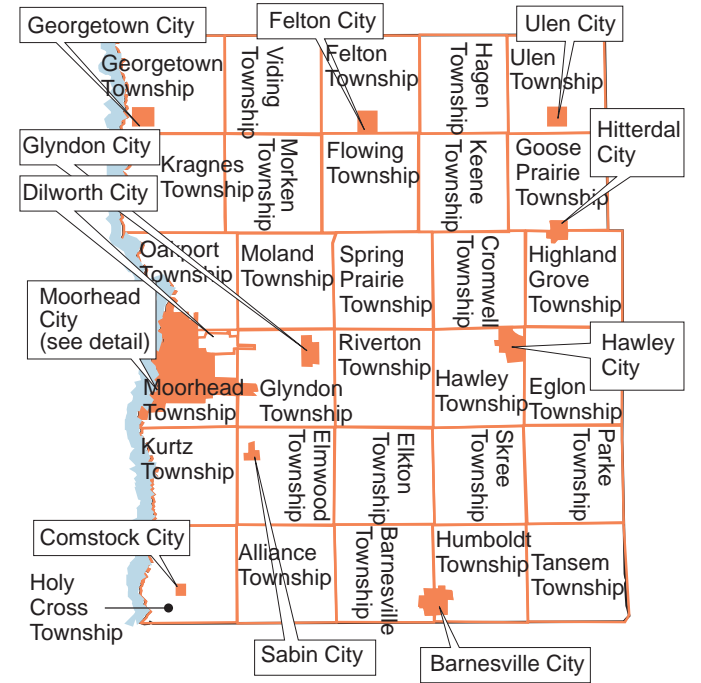

Moorhead polling sites

- 1W 1P National Guard Armory, 1002 15th Ave. N.
- 1W 2P Believers Fellowship Family Church, 415 Hwy. 75 N.
- 1W 3P City Hall, Mall Area, 500 Center Ave.
- 2W 1P Trinity Lutheran Church, 210 7th St. S.
- 2W 2P Grace Methodist Church, 1120 17th St. S.
- 2W 3P Moorhead Sports Center, 324 24th St. S.
- 3W 1P First Presbyterian Church, 2900 5th St. S.
- 3W 2P Concordia College Fieldhouse, 7th St. and 12th Ave. S.
- 3W 3P Bethesda Lutheran Church, 401 40th Ave. S.
- 4W 1P Christ the King Lutheran Church, 1900 14th St. S.
- 4W 2P Triumph Lutheran Church, 2901 20th St. S.
- 4W 3P Triumph Lutheran Church, 2901 20th St. S.
- 4W 4P Triumph Lutheran Church, 2901 20th St. S.

The Forum

Clay County polling sites

PRECINCT	POLLING SITE AND ADDRESS
*Alliance Township	Baker Town Hall, 11792 123 Ave. S.
Barnesville City wards	Senior Citizens Center 501 2nd Ave. NE, Barnesville
*Barnesville Township	Century 21 real estate office 112 Front St. N., Barnesville
Comstock City	Comstock Community Center 15855 17 St. S.
Cromwell Township	Cromwell Town Hall County Rd. 114
Dilworth City	Dilworth Community Center 709 1st. Ave. NW
Egлон Township	Egлон Town Hall, 1 mile E of Hwy. 32
Elkton Township	Elkton Town Hall, Downer
Elmwood Township	Sabin Community Center
Felton City	Felton Community Center, 253 6th St.
*Felton Township	Felton Fire Hall, 253 6th St.
Flowing Township	Felton Community Center, 253 6th St.
Georgetown City	Georgetown Community Center
Georgetown Township	Georgetown Community Center
Glyndon City	Glyndon Community Center
Glyndon Township	Glyndon Community Center
Goose Prairie Township	Hitterdal Community Center
*Hagen Township	Hagen Town Hall Cty. Rd. 44, SW cor. Sec. 12
Hawley City	Hawley Community Center 418 Main St.
Hawley Township	Hawley Community Center 418 Main St.
Highland Grove Township	Hitterdal Community Center
Hitterdal City	Hitterdal Community Center
Holy Cross Township	Comstock Community Center
*Humboldt Township	Barnesville Fire Hall 119 3rd Ave. SE
*Keene Township	Keene Town Hall, 1 1/2 miles N. of Cty. Rd. 26 Sec. 26
Kragnes Township	Buffalo Lutheran Church, N. and E. of Kragnes on Cty. Rd. 96
Kurtz Township	Kurtz Town Hall, Rustad
*Moland Township	Moland Town Hall, 2 miles N. of Cty. Rd. 18 on Cty. Rd. 11
Moorhead Township	Clay County Courthouse first floor 807 11th St. N., Moorhead
*Morken Township	Morken Town Hall, 2 miles N. of Cty. Rd. 26 on Cty. Rd. 11
Oakport Township	Moorhead Rod and Gun Club Cty. Rd. 18 N. of beet plant
*Parke Township	Parke Town Hall E. of Hwy. 32 on Cty. Rd. 10
Riverton Township	Riverton Town Hall Intersection of Hwys. 10 and 9
Sabin City	Sabin Community Center
*Skree Township	Skree Town Hall, 2 miles W. of Cty. Rd. 31 on Cty. Rd.10
*Spring Prairie Township	Spring Prairie Town Hall Intersection of Hwy. 9 and Cty. Rd. 87
*Tansem Township	Tansem Town Hall 1 mile N. of Hwy. 34 on Hwy. 32
Ulen City	City Hall
Ulen Township	City Hall
Viding Township	Felton Community Center
*These township polling sites will open at 10 a.m. and be open until 8 p.m. All other polling sites will be open from 7 a.m. until 8 p.m.	

The Forum