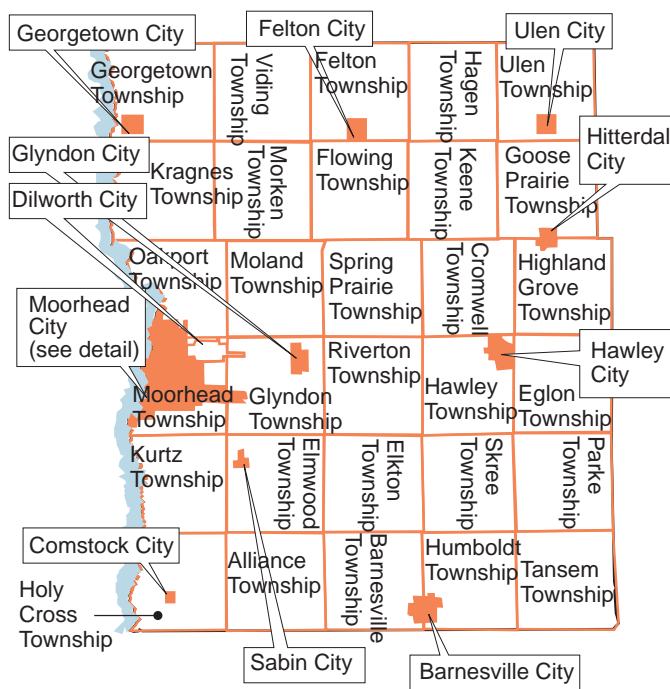

Georgetown Township	Georgetown Community Center
Glyndon City	Glyndon Community Center
Glyndon Township	Glyndon Community Center
Goose Prairie Township	Hitterdal Community Center
*Hagen Township	Hagen Town Hall Cty. Rd. 44, SW cor. Sec. 12
Hawley City	Hawley Community Center 418 Main St.
Hawley Township	Hawley Community Center 418 Main St.
Highland Grove Township	Hitterdal Community Center
Hitterdal City	Hitterdal Community Center
Holy Cross Township	Comstock Community Center
*Humboldt Township	Barnesville Fire Hall 119 3rd Ave. SE
*Keene Township	Keene Town Hall, 1 1/2 miles N. of Cty. Rd. 26 Sec. 26
Kragnes Township	Buffalo Lutheran Church, N. and E. of Kragnes on Cty. Rd. 96
Kurtz Township	Kurtz Town Hall, Rustad
*Moland Township	Moland Town Hall, 2 miles N. of Cty. Rd. 18 on Cty. Rd. 11
Moorhead Township	Clay County Courthouse first floor 807 11th St. N., Moorhead
*Morken Township	Morken Town Hall, 2 miles N. of Cty. Rd. 26 on Cty. Rd. 11
Oakport Township	Moorhead Rod and Gun Club Cty. Rd. 18 N. of beet plant
*Parke Township	Parke Town Hall E. of Hwy. 32 on Cty. Rd. 10
Riverton Township	Riverton Town Hall Intersection of Hwys. 10 and 9
Sabin City	Sabin Community Center
*Skree Township	Skree Town Hall, 2 miles W. of Cty. Rd. 31 on Cty. Rd.10
*Spring Prairie Township	Spring Prairie Town Hall Intersection of Hwy. 9 and Cty. Rd. 87
*Tansem Township	Tansem Town Hall 1 mile N. of Hwy. 34 on Hwy. 32
Ulen City	City Hall
Ulen Township	City Hall
Viding Township	Felton Community Center

*These township polling sites will open at 10 a.m. and be open until 8 p.m.
All other polling sites will be open from 7 a.m. until 8 p.m.

Clay County polling sites

PRECINCT	POLLING SITE AND ADDRESS
*Alliance Township	Baker Town Hall, 11792 123 Ave. S.
Barnesville City wards	Senior Citizens Center 501 2nd Ave. NE, Barnesville
*Barnesville Township	Century 21 real estate office 112 Front St. N., Barnesville
Comstock City	Comstock Community Center 15855 17 St. S.
Cromwell Township	Cromwell Town Hall County Rd. 114
Dilworth City	Dilworth Community Center 709 1st. Ave. NW
Egлон Township	Egлон Town Hall, 1 mile E of Hwy. 32
Elkton Township	Elkton Town Hall, Downer
Elmwood Township	Sabin Community Center
Felton City	Felton Community Center, 253 6th St.
*Felton Township	Felton Fire Hall, 253 6th St.
Flowing Township	Felton Community Center, 253 6th St.
Georgetown City	Georgetown Community Center

*These township polling sites will open at 10 a.m. and be open until 8 p.m.
All other polling sites will be open from 7 a.m. until 8 p.m.

The Forum