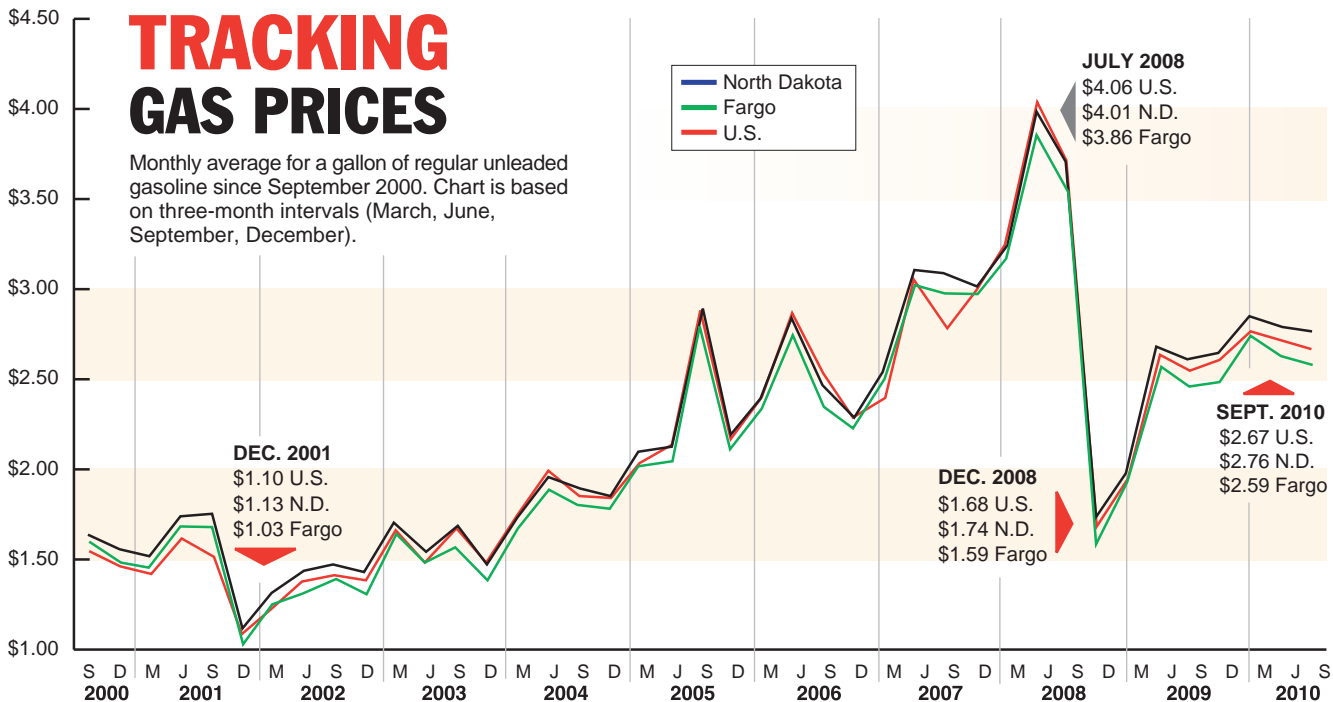

TRACKING GAS PRICES

Monthly average for a gallon of regular unleaded gasoline since September 2000. Chart is based on three-month intervals (March, June, September, December).

Source: AAA

Rob Beer / The Forum